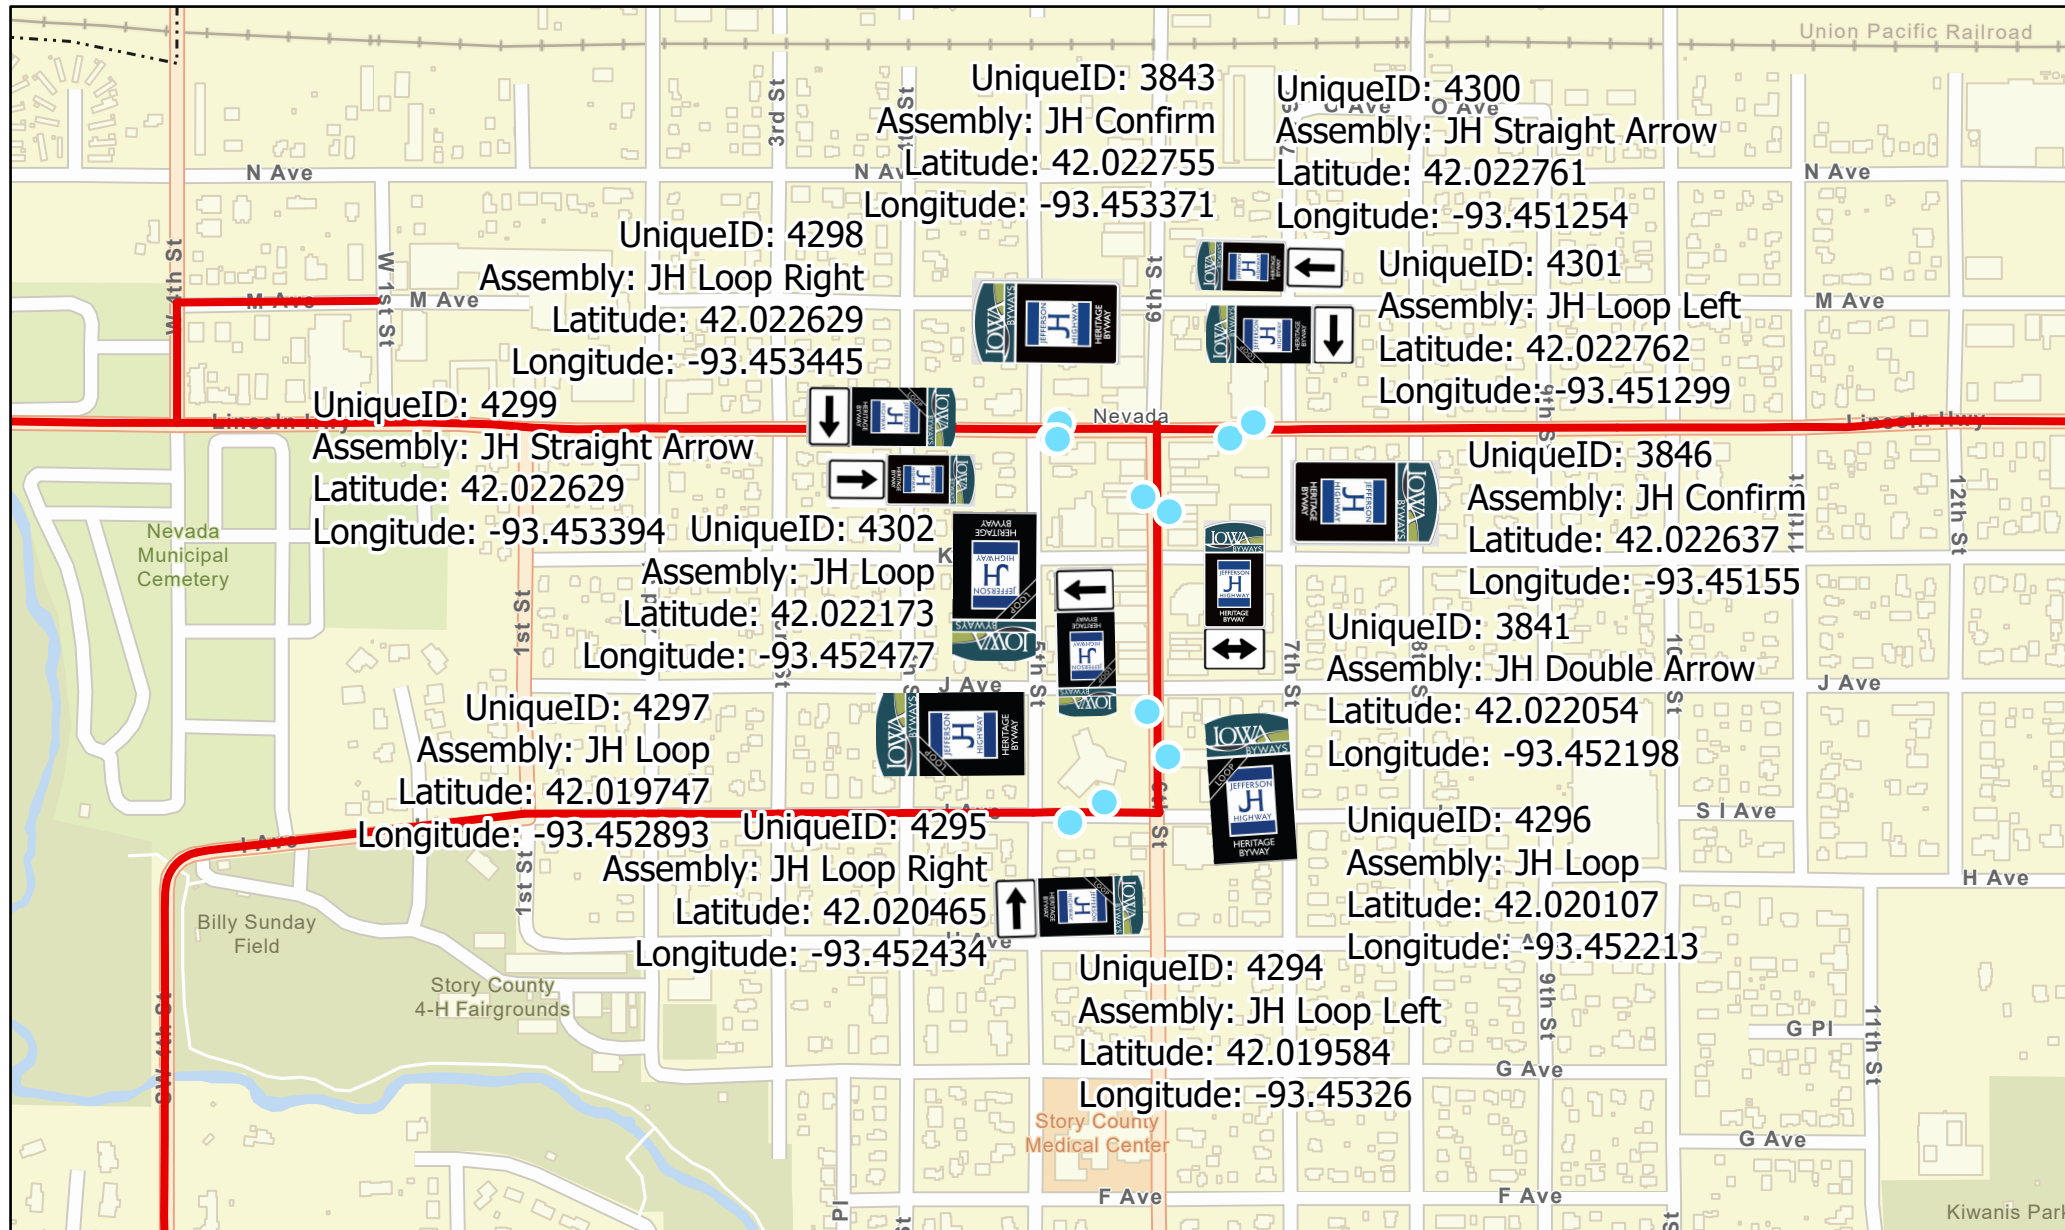

Nevada

- 
JH Begin
- 
JH Confirm
- 
JH Double Arrow
- 
JH End
- 
JH L/S 90 Degree Arrow
- 
JH Left
- 
JH Loop
- 
JH Right
- 
JH S/L 90 Degree Arrow